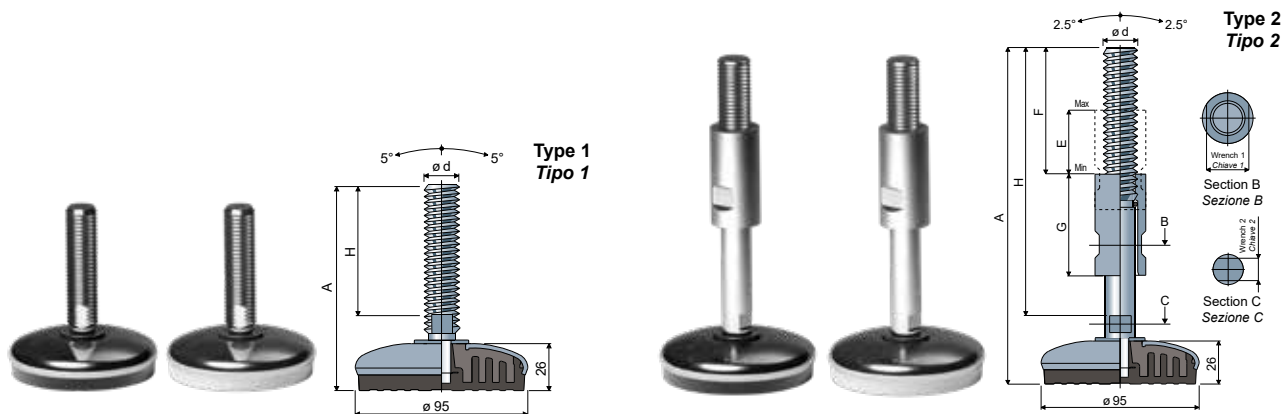

Adjustable feet sanitizable (stainless steel base) ø 95 - Part. PO15
Piedi sanificabili orientabili (base in acciaio inox) ø 95 - Part. PO15

Type 1 / Tipo 1

Spindle measures in mm / Misure stelo in mm

Spindle and base in stainless steel AISI 304
 Stelo e base in acciaio inox AISI 304

Type 2 / Tipo 2

Spindle measures in mm / Misure stelo in mm

Spindle and base in stainless steel AISI 304
 Stelo e base in acciaio inox AISI 304

ød	A	H	F	E	G	Wrench 1 Chiave 1	Wrench 2 Chiave 2	Black anti-slip pad Antivibrante nero		White anti-slip pad Antivibrante bianco		Max static load Carico statico (N)
								Type/Tipo	Code/Codice	Type/Tipo	Code/Codice	
M16x2	200	159	73	39	60	22	12	PO15V	CPB01435	POB15V	CPB01441	27000
	260	220	100	78	100	22	12	PO15Z	CPB01436	POB15Z	CPB01442	
M20x2,5	200	159	73	39	60	25	13	PO15W	CPB01437	POB15W	CPB01443	
	260	220	100	78	100	25	13	PO15X	CPB01438	POB15X	CPB01444	
M24x3	200	159	73	39	60	30	17	PO15Y	CPB01439	POB15Y	CPB01445	
	260	220	100	78	100	30	17	PO15J	CPB01440	POB15J	CPB01446	

UK MATERIAL: Internal part made of reinforced polyamide; external covering made of stainless steel AISI 304; anti-slip pad made of thermo-plastic rubber 68 Shore black or white colour.

IT MATERIALE BASE: Anima interna in poliamide + FV; rivestimento esterno in acciaio inox AISI 304; antivibrante in gomma termoplastica 68 shore colore nero o bianco.