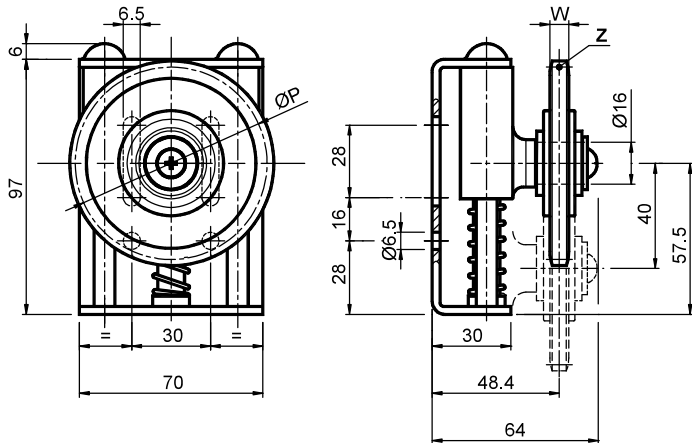

Tensioner Devices - Type: **DNRR – DBRR** / Натяжители - Тип: **DNRR – DBRR**

DNRR

DBRR

Type Tun	Cod. N°	Chain Цепь DIN 8187 ISO шаг	ØP	W	Z	Newton	Weight Вес in [kg]	Cod. N°	Type Tun
DN20RR1S21	BL011100	06-B1 3/8"x7/32"	63,91	5,3	21	64 - 142	0,57	BL011130	DB20RR1S21
DN20RR2S14	BL011102	08-B1 1/2"x5/16"	57,07	7,2	14	64 - 142	0,55	BL011132	DB20RR2S14
DN20RR2S15	BL011104	08-B1 1/2"x5/16"	61,09	7,2	15	64 - 142	0,56	BL011134	DB20RR2S15
DN20RR2S16	BL011106	08-B1 1/2"x5/16"	65,10	7,2	16	64 - 142	0,58	BL011136	DB20RR2S16
DN20RR2S17	BL011108	08-B1 1/2"x5/16"	69,11	7,2	17	64 - 142	0,61	BL011138	DB20RR2S17
DN20RR2S18	BL011110	08-B1 1/2"x5/16"	73,14	7,2	18	64 - 142	0,63	BL011140	DB20RR2S18
DN20RR3S14	BL011112	10-B1 5/8"x3/8"	71,34	9,1	14	64 - 142	0,64	BL011142	DB20RR3S14
DN20RR3S15	BL011114	10-B1 5/8"x3/8"	76,36	9,1	15	64 - 142	0,68	BL011144	DB20RR3S15
DN20RR3S16	BL011116	10-B1 5/8"x3/8"	81,37	9,1	16	64 - 142	0,74	BL011146	DB20RR3S16
DN20RR3S17	BL011118	10-B1 5/8"x3/8"	86,39	9,1	17	64 - 142	0,76	BL011148	DB20RR3S17
DN20RR4S13	BL011120	12-B1 3/4"x7/16"	79,59	11,1	13	64 - 142	0,82	BL011150	DB20RR4S13
DN20RR4S14	BL011122	12-B1 3/4"x7/16"	85,61	11,1	14	64 - 142	0,84	BL011152	DB20RR4S14
DN20RR4S15	BL011124	12-B1 3/4"x7/16"	91,63	11,1	15	64 - 142	0,86	BL011154	DB20RR4S15

UK MATERIALS Bracket, pins, spring and bolts in steel. Crown in galvanized steel. Cursor and guide in polyamide.
TREATMENTS Painted bracket, spring and bolts with zinc plating treatment. Crown in galvanized steel installed on a national enlarged bearing.
USE Chain tensioner. The travel is 40 mm. Operating speed ≤ 60 m/min. Operating temperature ≤ 70°C.