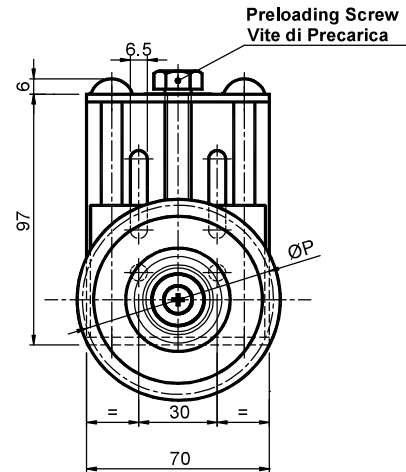

Tensioner Devices - Type: **DNRR – DBRR** / Натяжители - Тип: **DNRR – DBRR**

DNRR

DBRR

Type Tun	Cod. N°	Chain Цепь DIN 8187 ISO шаг	ØP	W	Z	Newton	Weight Вес in [kg]	Cod. N°	Type Tun
DN20RR1S21	BL011100	06-B1 3/8"x7/32"	63,91	5,3	21	64 - 142	0,57	BL011130	DB20RR1S21
DN20RR2S14	BL011102	08-B1 1/2"x5/16"	57,07	7,2	14	64 - 142	0,55	BL011132	DB20RR2S14
DN20RR2S15	BL011104	08-B1 1/2"x5/16"	61,09	7,2	15	64 - 142	0,56	BL011134	DB20RR2S15
DN20RR2S16	BL011106	08-B1 1/2"x5/16"	65,10	7,2	16	64 - 142	0,58	BL011136	DB20RR2S16
DN20RR2S17	BL011108	08-B1 1/2"x5/16"	69,11	7,2	17	64 - 142	0,61	BL011138	DB20RR2S17
DN20RR2S18	BL011110	08-B1 1/2"x5/16"	73,14	7,2	18	64 - 142	0,63	BL011140	DB20RR2S18
DN20RR3S14	BL011112	10-B1 5/8"x3/8"	71,34	9,1	14	64 - 142	0,64	BL011142	DB20RR3S14
DN20RR3S15	BL011114	10-B1 5/8"x3/8"	76,36	9,1	15	64 - 142	0,68	BL011144	DB20RR3S15
DN20RR3S16	BL011116	10-B1 5/8"x3/8"	81,37	9,1	16	64 - 142	0,74	BL011146	DB20RR3S16
DN20RR3S17	BL011118	10-B1 5/8"x3/8"	86,39	9,1	17	64 - 142	0,76	BL011148	DB20RR3S17
DN20RR4S13	BL011120	12-B1 3/4"x7/16"	79,59	11,1	13	64 - 142	0,82	BL011150	DB20RR4S13
DN20RR4S14	BL011122	12-B1 3/4"x7/16"	85,61	11,1	14	64 - 142	0,84	BL011152	DB20RR4S14
DN20RR4S15	BL011124	12-B1 3/4"x7/16"	91,63	11,1	15	64 - 142	0,86	BL011154	DB20RR4S15

UK MATERIALS Bracket, pins, spring and bolts in steel. Crown in galvanized steel. Cursor and guide in polyamide.
TREATMENTS Painted bracket, spring and bolts with zinc plating treatment. Crown in galvanized steel installed on a national enlarged bearing.
USE Chain tensioner. The travel is 40 mm. Operating speed ≤ 60 m/min. Operating temperature ≤ 70°C.