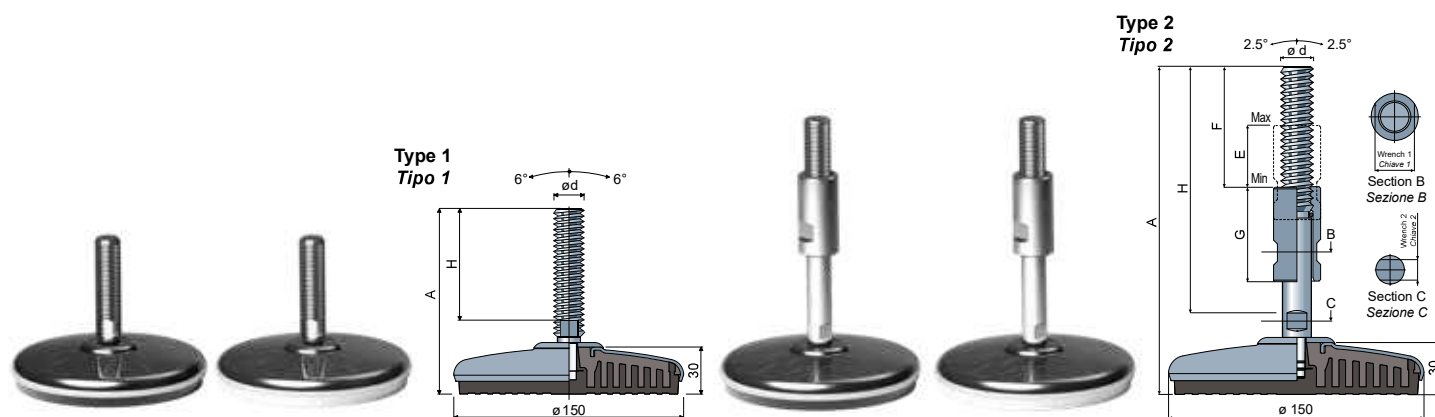

Adjustable feet sanitizable (stainless steel base) ø 150 - Part. PO30
Piedi sanificabili orientabili (base in acciaio inox) ø 150 - Part. PO30

Type 1 / Tipo 1

Spindle measures in mm / Misure stelo in mm

Spindle and base in stainless steel AISI 304
 Stelo e base in acciaio inox AISI 304

ød	A	H	Wrench Chiave	Black anti-slip pad Antivibrante nero		White anti-slip pad Antivibrante bianco		Max static load Carico statico (N)
				Type/Tipo	Code/Codice	Type/Tipo	Code/Codice	
M20x2,5	139	89	17	PON30A	CPB01279	POB30A	CPC01279	40000
	157	107	17	PON30B	CPB01280	POB30B	CPC01280	
	186	136	17	PON30C	CPB01281	POB30C	CPC01281	
	207	157	17	PON30D	CPB01282	POB30D	CPC01282	
	240	190	17	PON30E	CPB01283	POB30E	CPC01283	
	288	238	17	PON30F	CPB01284	POB30F	CPC01284	
M24x3	145	90	19	PON30G	CPB01285	POB30G	CPC01285	40000
	182	127	19	PON30H	CPB01286	POB30H	CPC01286	
	217	162	19	PON30I	CPB01287	POB30I	CPC01287	
	257	202	19	PON30L	CPB01288	POB30L	CPC01288	
M30x3,5	172	125	24	PON30M	CPB01289	POB30M	CPC01289	40000
	232	185	24	PON30N	CPB01290	POB30N	CPC01290	

Washers/Rosette UNI 6592-69

ø M	M20	M24	M30
S mm	3	4	4
ø A mm	37	44	56
Code/Codice IN	CP007292	CP007294	CP007296

UK MATERIAL: Internal part made of reinforced polyamide; external covering made of stainless steel AISI 304; anti-slip pad made of thermoplastic rubber 68 Shore black or white colour.

Nuts/Dadi UNI 5588-65

ø d	M20	M24	M30
S mm	16	19	24
Ch. mm	30	36	46
Code/Codice IN	CP007278	CP007280	CP007282

IT MATERIALE BASE: Anima interna in poliammide + FV; rivestimento esterno in acciaio inox AISI 304; antivibrante in gomma termoplastica 68 shore colore nero o bianco.