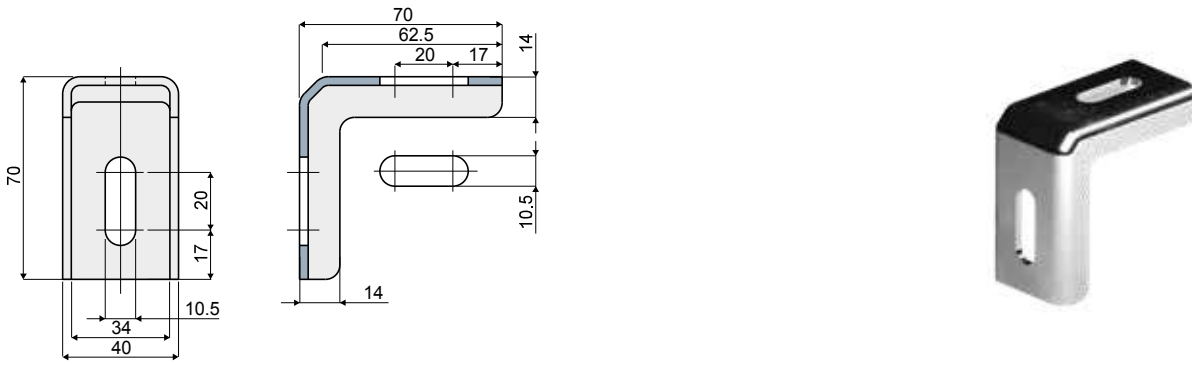

Side bracket (70mmx70mm) - Part. T87
Supporto laterale (70mmx70mm) - Part. T87

Type/Tipo	Code/Codice
T87	CPA00136

MATERIALS: Bracket in stainless steel AISI 304.

MATERIALI: Supporto in acciaio inox AISI 304.

Side bracket (70mmx140mm) - Part. T92
Supporto laterale (70mmx140mm) - Part. T92

Type/Tipo	Code/Codice
T92	CPA00137

MATERIALS: Bracket in stainless steel AISI 304.

MATERIALI: Supporto in acciaio inox AISI 304.

Side bracket (83mmx98mm) - Part. Q36
Supporto laterale (83mmx98mm) - Part. Q36

Type/Tipo	Code/Codice
Q36	CPA00138

MATERIALS: Bracket in stainless steel AISI 304.

MATERIALI: Supporto in acciaio inox AISI 304.