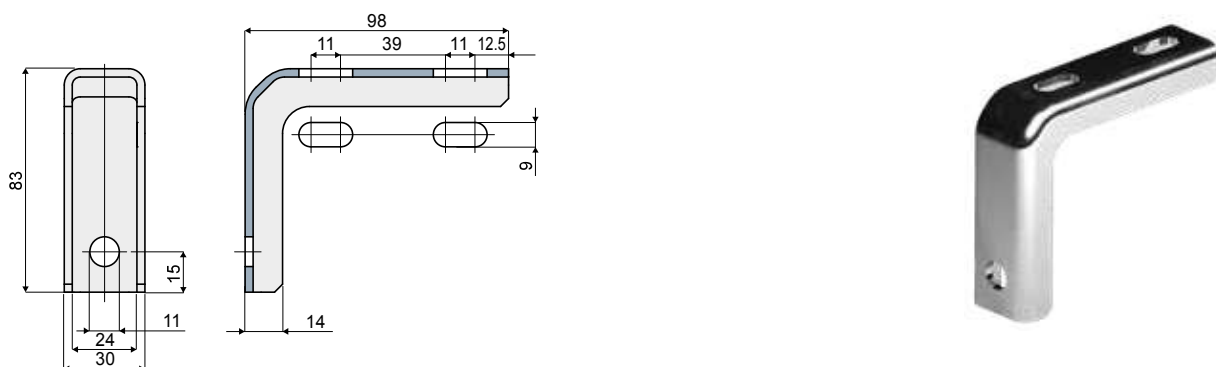

Side bracket (70mmx70mm) - Part. T87
Supporto laterale (70mmx70mm) - Part. T87

Type/Tipo	Code/Codice
T87	CPA00136

MATERIALS: Bracket in stainless steel AISI 304.

MATERIALI: Supporto in acciaio inox AISI 304.

Side bracket (70mmx140mm) - Part. T92
Supporto laterale (70mmx140mm) - Part. T92

Type/Tipo	Code/Codice
T92	CPA00137

MATERIALS: Bracket in stainless steel AISI 304.

MATERIALI: Supporto in acciaio inox AISI 304.

Side bracket (83mmx98mm) - Part. Q36
Supporto laterale (83mmx98mm) - Part. Q36

Type/Tipo	Code/Codice
Q36	CPA00138

MATERIALS: Bracket in stainless steel AISI 304.

MATERIALI: Supporto in acciaio inox AISI 304.