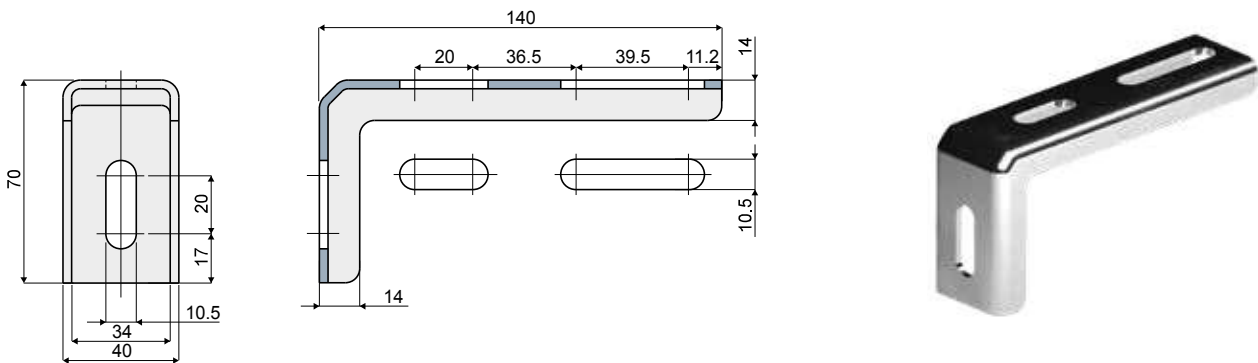

Side bracket (70mmx70mm) - Part. T87
Supporto laterale (70mmx70mm) - Part. T87

Type/Tipo	Code/Codice
T87	CPA00136

MATERIALS: Bracket in stainless steel AISI 304.

MATERIALI: Supporto in acciaio inox AISI 304.

Side bracket (70mmx140mm) - Part. T92
Supporto laterale (70mmx140mm) - Part. T92

Type/Tipo	Code/Codice
T92	CPA00137

MATERIALS: Bracket in stainless steel AISI 304.

MATERIALI: Supporto in acciaio inox AISI 304.

Side bracket (83mmx98mm) - Part. Q36
Supporto laterale (83mmx98mm) - Part. Q36

Type/Tipo	Code/Codice
Q36	CPA00138

MATERIALS: Bracket in stainless steel AISI 304.

MATERIALI: Supporto in acciaio inox AISI 304.