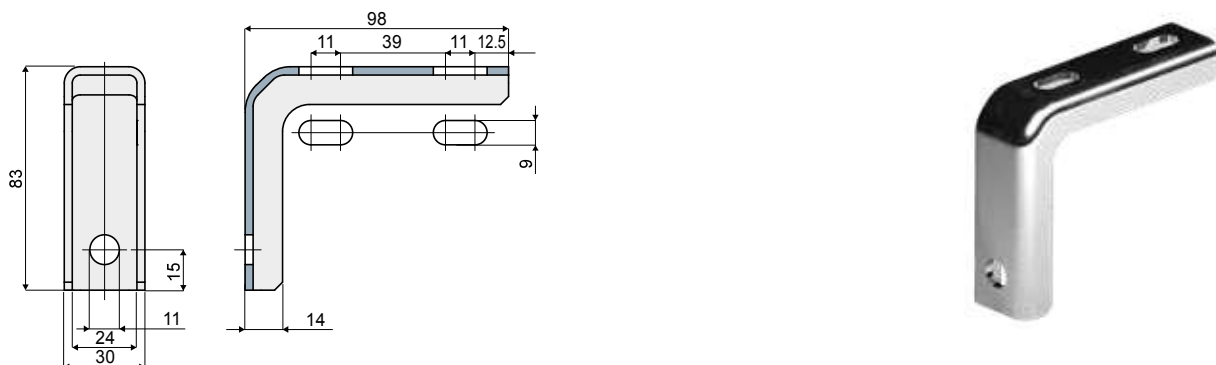

Side bracket (70mmx70mm) - Part. T87
Supporto laterale (70mmx70mm) - Part. T87

Type/Tipo	Code/Codice
T87	CPA00136

MATERIALS: Bracket in stainless steel AISI 304.

MATERIALI: Supporto in acciaio inox AISI 304.

Side bracket (70mmx140mm) - Part. T92
Supporto laterale (70mmx140mm) - Part. T92

Type/Tipo	Code/Codice
T92	CPA00137

MATERIALS: Bracket in stainless steel AISI 304.

MATERIALI: Supporto in acciaio inox AISI 304.

Side bracket (83mmx98mm) - Part. Q36
Supporto laterale (83mmx98mm) - Part. Q36

Type/Tipo	Code/Codice
Q36	CPA00138

MATERIALS: Bracket in stainless steel AISI 304.

MATERIALI: Supporto in acciaio inox AISI 304.