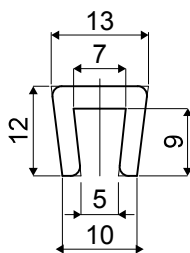

Extruded chain guide profiles supplied in coils of 60 Mt. - Part. T67
Estruso in rotoli da 60 Mt. - Part. T67

Type/Tipo	Code/Codice
T67	CPB00617

UK MATERIALS: Extruded UHMWPE green colour.
BOX QUANTITY: This item is sold in Mt. - Min. 60 Mt.

IT MATERIALI: Estruso in UHMWPE colore verde.
CONFEZIONE: Articolo venduto a Mt. - min. 60 Mt.

Extruded chain guide profiles supplied in coils of 60 Mt. - Part. T68
Estruso in rotoli da 60 Mt. - Part. T68

Type/Tipo	Code/Codice
T68	CPB00618

UK MATERIALS: Extruded UHMWPE green colour.
BOX QUANTITY: This item is sold in Mt. - Min. 60 Mt.

IT MATERIALI: Estruso in UHMWPE colore verde.
CONFEZIONE: Articolo venduto a Mt. - min. 60 Mt.

Extruded chain guide profiles supplied in coils of 50 Mt. for plates from 6 to 7 mm - Part. T69
Estruso in rotoli da 50 Mt. per lamiere da 6 a 7 mm - Part. T69

Type/Tipo	Code/Codice
T69	CPB00619

UK MATERIALS: Extruded UHMWPE white colour.
BOX QUANTITY: This item is sold in Mt. - Min. 50 Mt.