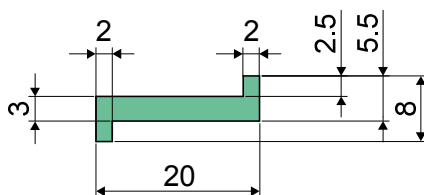

Extruded chain guide profiles supplied in coils of 60 Mt. - Part. T67
Estruso in rotoli da 60 Mt. - Part. T67

Type/Tipo	Code/Codice
T67	CPB00617

UK MATERIALS: Extruded UHMWPE green colour.
BOX QUANTITY: This item is sold in Mt. - Min. 60 Mt.

IT MATERIALI: Estruso in UHMWPE colore verde.
CONFEZIONE: Articolo venduto a Mt. - min. 60 Mt.

Extruded chain guide profiles supplied in coils of 60 Mt. - Part. T68
Estruso in rotoli da 60 Mt. - Part. T68

Type/Tipo	Code/Codice
T68	CPB00618

UK MATERIALS: Extruded UHMWPE green colour.
BOX QUANTITY: This item is sold in Mt. - Min. 60 Mt.

IT MATERIALI: Estruso in UHMWPE colore verde.
CONFEZIONE: Articolo venduto a Mt. - min. 60 Mt.

Extruded chain guide profiles supplied in coils of 50 Mt. for plates from 6 to 7 mm - Part. T69
Estruso in rotoli da 50 Mt. per lamiere da 6 a 7 mm - Part. T69

Type/Tipo	Code/Codice
T69	CPB00619

UK MATERIALS: Extruded UHMWPE white colour.
BOX QUANTITY: This item is sold in Mt. - Min. 50 Mt.