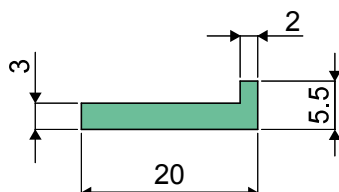

Extruded chain guide profiles supplied in coils of 60 Mt. - Part. T67
Estruso in rotoli da 60 Mt. - Part. T67

Type/Tipo	Code/Codice
T67	CPB00617

UK MATERIALS: Extruded UHMWPE green colour.
BOX QUANTITY: This item is sold in Mt. - Min. 60 Mt.

IT MATERIALI: Estruso in UHMWPE colore verde.
CONFEZIONE: Articolo venduto a Mt. - min. 60 Mt.

Extruded chain guide profiles supplied in coils of 60 Mt. - Part. T68
Estruso in rotoli da 60 Mt. - Part. T68

Type/Tipo	Code/Codice
T68	CPB00618

UK MATERIALS: Extruded UHMWPE green colour.
BOX QUANTITY: This item is sold in Mt. - Min. 60 Mt.

IT MATERIALI: Estruso in UHMWPE colore verde.
CONFEZIONE: Articolo venduto a Mt. - min. 60 Mt.

Extruded chain guide profiles supplied in coils of 50 Mt. for plates from 6 to 7 mm - Part. T69
Estruso in rotoli da 50 Mt. per lamiere da 6 a 7 mm - Part. T69

Type/Tipo	Code/Codice
T69	CPB00619

UK MATERIALS: Extruded UHMWPE white colour.
BOX QUANTITY: This item is sold in Mt. - Min. 50 Mt.