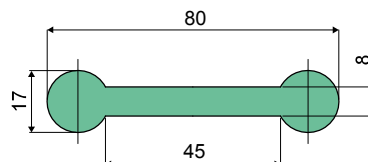

Extruded product guide rails in 6 Mt. lengths - Part. T72

Profili in barre da 6 Mt. - Part. T72

Type/Tipo	Code/Codice
T72	CPB00610

UK MATERIALS: Extruded HMWPE green colour.
BOX QUANTITY: This item is sold in Mt. - Min. 12 Mt. (2 lengths)

IT MATERIALI: Estruso in HMWPE colore verde.
CONFEZIONE: Articolo venduto a Mt. - min. 12 Mt. (2 pezzi)