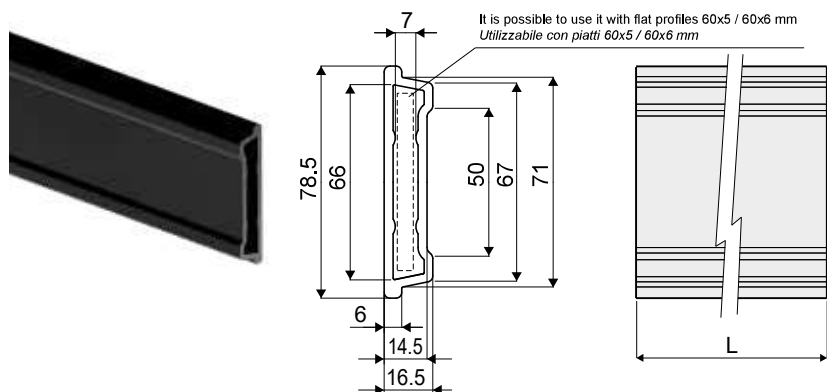

Guide profile for products - Part. Q63

Profilo guida prodotto - Part. Q63

Type/Tipo	Code/Codice	Colour/Colore	L
Q63A	CPA00491	Black/Nero	3 Mt.
Q63B	CPA00492	Black/Nero	6 Mt.
Q63C	CPA00493	Blue/Blu Ral 5005	3 Mt.
Q63D	CPA00494	Blue/Blu Ral 5005	6 Mt.

UK MATERIALS: Profile made of HD polyethylene black or blue Ral 5005 colour.
FEATURES: Supplied in bars of 3 or 6 meters length. To be mounted with rail clamps: Part.Q27, Q34 and with the connecting joint Part.C11.

IT MATERIALI: Profilo in polietilene HD colore nero o blu Ral 5005.
CARATTERISTICHE: Fornito in barre da 3 o 6 Mt. Da montare con i morsetti Part.Q27, Q34 e con il morsetto di giunzione Part.C11.

Application example
Esempio di applicazione

UK MATERIALS: Profile made of HD polyethylene black or blue Ral 5005 colour.
FEATURES: Supplied in bars of 3 or 6 meters length. To be mounted with rail clamp Part.C31.

IT MATERIALI: Profilo in polietilene HD colore nero o blu Ral 5005.
CARATTERISTICHE: Fornito in barre da 3 o 6 Mt. Da montare con il morsetto Part.C31.