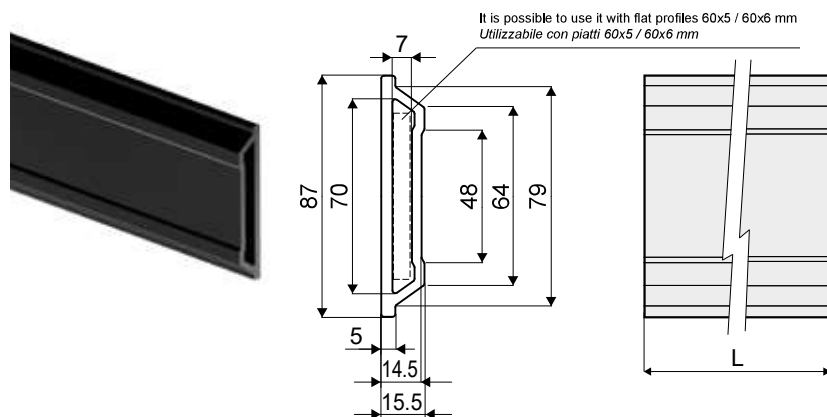

UK MATERIALS: Profile made of HD polyethylene black or blue Ral 5005 colour.
FEATURES: Supplied in bars of 3 or 6 meters length. To be mounted with rail clamps: Part.Q27, Q34 and with the connecting joint Part.C11.

IT MATERIALI: Profilo in polietilene HD colore nero o blu Ral 5005.
CARATTERISTICHE: Fornito in barre da 3 o 6 Mt. Da montare con i morsetti Part.Q27, Q34 e con il morsetto di giunzione Part.C11.

Application example
Esempio di applicazione

Guide profile for products - Part. C28

Profilo guida prodotto - Part. C28

Type/Tipo	Code/Codice	Colour/Colore	L
C28A	CPB00492	Black/Nero	3 Mt.
C28B	CPB00493	Black/Nero	6 Mt.
C28C	CPB00494	Blue/Blu Ral 5005	3 Mt.
C28D	CPB00495	Blue/Blu Ral 5005	6 Mt.

UK MATERIALS: Profile made of HD polyethylene black or blue Ral 5005 colour.
FEATURES: Supplied in bars of 3 or 6 meters length. To be mounted with rail clamp Part.C31.

IT MATERIALI: Profilo in polietilene HD colore nero o blu Ral 5005.
CARATTERISTICHE: Fornito in barre da 3 o 6 Mt. Da montare con il morsetto Part.C31.