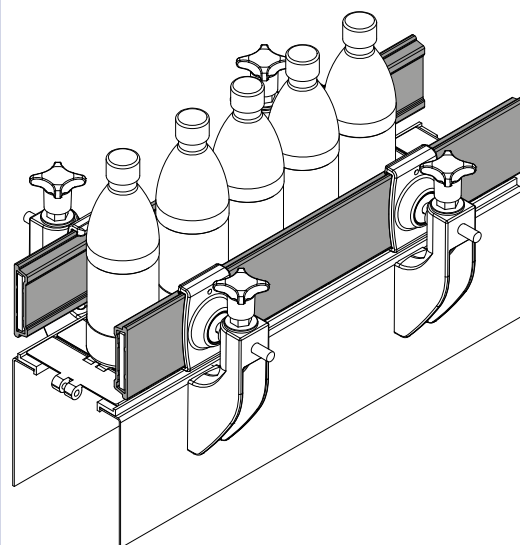

Guide profile for products - Part. Q63

Profilo guida prodotto - Part. Q63

Type/Tipo	Code/Codice	Colour/Colore	L
Q63A	CPA00491	Black/Nero	3 Mt.
Q63B	CPA00492	Black/Nero	6 Mt.
Q63C	CPA00493	Blue/Blu Ral 5005	3 Mt.
Q63D	CPA00494	Blue/Blu Ral 5005	6 Mt.

UK MATERIALS: Profile made of HD polyethylene black or blue Ral 5005 colour.
FEATURES: Supplied in bars of 3 or 6 meters length. To be mounted with rail clamps: Part.Q27, Q34 and with the connecting joint Part.C11.

IT MATERIALI: Profilo in polietilene HD colore nero o blu Ral 5005.
CARATTERISTICHE: Fornito in barre da 3 o 6 Mt. Da montare con i morsetti Part.Q27, Q34 e con il morsetto di giunzione Part.C11.

Application example
Esempio di applicazione

UK MATERIALS: Profile made of HD polyethylene black or blue Ral 5005 colour.
FEATURES: Supplied in bars of 3 or 6 meters length. To be mounted with rail clamp Part.C31.

IT MATERIALI: Profilo in polietilene HD colore nero o blu Ral 5005.
CARATTERISTICHE: Fornito in barre da 3 o 6 Mt. Da montare con il morsetto Part.C31.