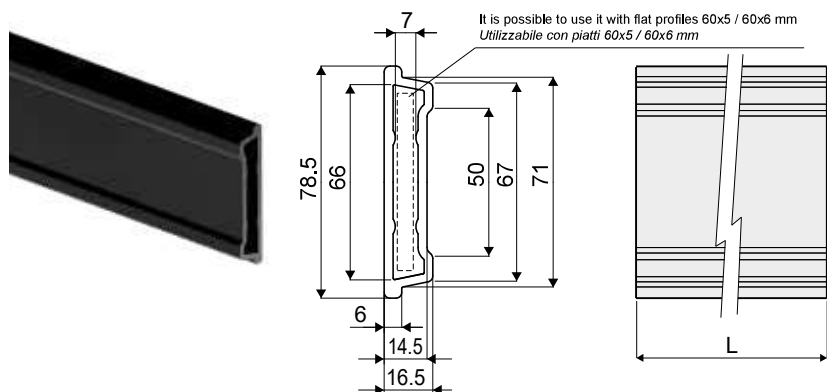

**Guide profile for products - Part. Q63**

**Profilo guida prodotto - Part. Q63**

Type/Tipo	Code/Codice	Colour/Colore	L
Q63A	CPA00491	Black/Nero	3 Mt.
Q63B	CPA00492	Black/Nero	6 Mt.
Q63C	CPA00493	Blue/Blu Ral 5005	3 Mt.
Q63D	CPA00494	Blue/Blu Ral 5005	6 Mt.

**UK MATERIALS:** Profile made of HD polyethylene black or blue Ral 5005 colour.  
**FEATURES:** Supplied in bars of 3 or 6 meters length. To be mounted with rail clamps: Part.Q27, Q34 and with the connecting joint Part.C11.

**IT MATERIALI:** Profilo in polietilene HD colore nero o blu Ral 5005.  
**CARATTERISTICHE:** Fornito in barre da 3 o 6 Mt. Da montare con i morsetti Part.Q27, Q34 e con il morsetto di giunzione Part.C11.

**UK MATERIALS:** Profile made of HD polyethylene black or blue Ral 5005 colour.  
**FEATURES:** Supplied in bars of 3 or 6 meters length. To be mounted with rail clamp Part.C31.

**IT MATERIALI:** Profilo in polietilene HD colore nero o blu Ral 5005.  
**CARATTERISTICHE:** Fornito in barre da 3 o 6 Mt. Da montare con il morsetto Part.C31.