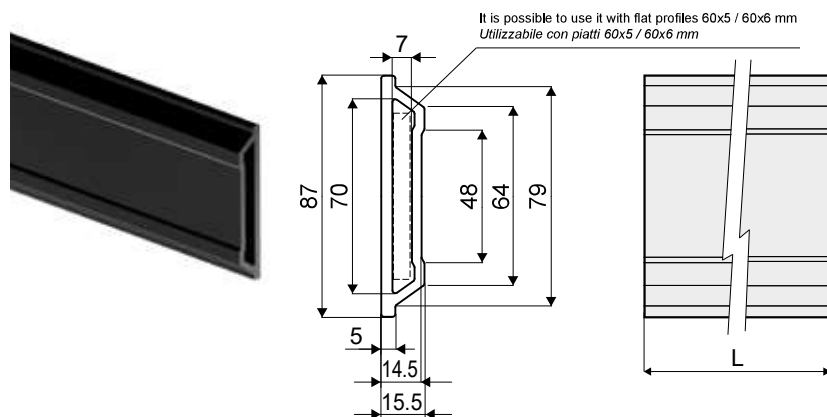

**UK MATERIALS:** Profile made of HD polyethylene black or blue Ral 5005 colour.  
**FEATURES:** Supplied in bars of 3 or 6 meters length. To be mounted with rail clamps: Part.Q27, Q34 and with the connecting joint Part.C11.

**IT MATERIALI:** Profilo in polietilene HD colore nero o blu Ral 5005.  
**CARATTERISTICHE:** Fornito in barre da 3 o 6 Mt. Da montare con i morsetti Part.Q27, Q34 e con il morsetto di giunzione Part.C11.

**Application example**  
**Esempio di applicazione**

**Guide profile for products - Part. C28**

**Profilo guida prodotto - Part. C28**

Type/Tipo	Code/Codice	Colour/Colore	L
C28A	CPB00492	Black/Nero	3 Mt.
C28B	CPB00493	Black/Nero	6 Mt.
C28C	CPB00494	Blue/Blu Ral 5005	3 Mt.
C28D	CPB00495	Blue/Blu Ral 5005	6 Mt.

**UK MATERIALS:** Profile made of HD polyethylene black or blue Ral 5005 colour.  
**FEATURES:** Supplied in bars of 3 or 6 meters length. To be mounted with rail clamp Part.C31.

**IT MATERIALI:** Profilo in polietilene HD colore nero o blu Ral 5005.  
**CARATTERISTICHE:** Fornito in barre da 3 o 6 Mt. Da montare con il morsetto Part.C31.