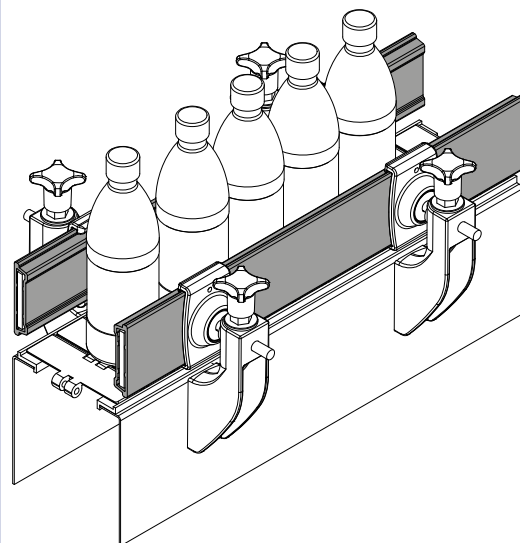

Type/Tipo	Code/Codice	Colour/Colore	L
Q63A	CPA00491	Black/Nero	3 Mt.
Q63B	CPA00492	Black/Nero	6 Mt.
Q63C	CPA00493	Blue/Blu Ral 5005	3 Mt.
Q63D	CPA00494	Blue/Blu Ral 5005	6 Mt.

UK MATERIALS: Profile made of HD polyethylene black or blue Ral 5005 colour.
FEATURES: Supplied in bars of 3 or 6 meters length. To be mounted with rail clamps: Part.Q27, Q34 and with the connecting joint Part.C11.

IT MATERIALI: Profilo in polietilene HD colore nero o blu Ral 5005.
CARATTERISTICHE: Fornito in barre da 3 o 6 Mt. Da montare con i morsetti Part.Q27, Q34 e con il morsetto di giunzione Part.C11.

Application example
Esempio di applicazione