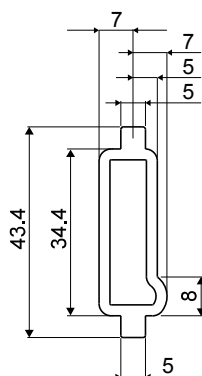

Guide profile for products - Part. T29
Profilo guida prodotto - Part. T29

Application example
Esempio di applicazione

Type/Tipo	Code/Codice
T29	CP000499

MATERIALS: Profile made of natural polyethylene white colour.

FEATURES: Supplied in bars of 3 meters length. To be used with guides Part. T20, T21, T22, T23.

MATERIALI: Profilo in polietilene naturale colore bianco.

CARATTERISTICHE: Fornito in barre da 3 Mt. Da utilizzare nelle guide Part. T20, T21, T22, T23.