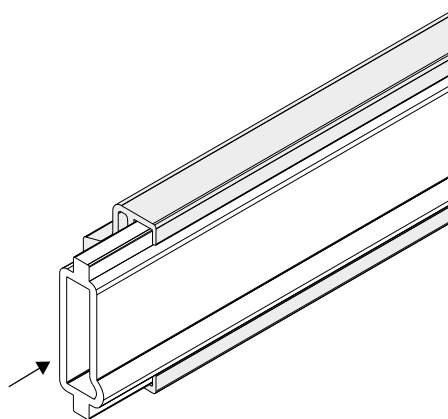

Guide profile for products - Part. T29
Profilo guida prodotto - Part. T29

Application example
Esempio di applicazione

Type/Tipo	Code/Codice
T29	CP000499

MATERIALS: Profile made of natural polyethylene white colour.

FEATURES: Supplied in bars of 3 meters length. To be used with guides Part. T20, T21, T22, T23.

MATERIALI: Profilo in polietilene naturale colore bianco.

CARATTERISTICHE: Fornito in barre da 3 Mt. Da utilizzare nelle guide Part. T20, T21, T22, T23.