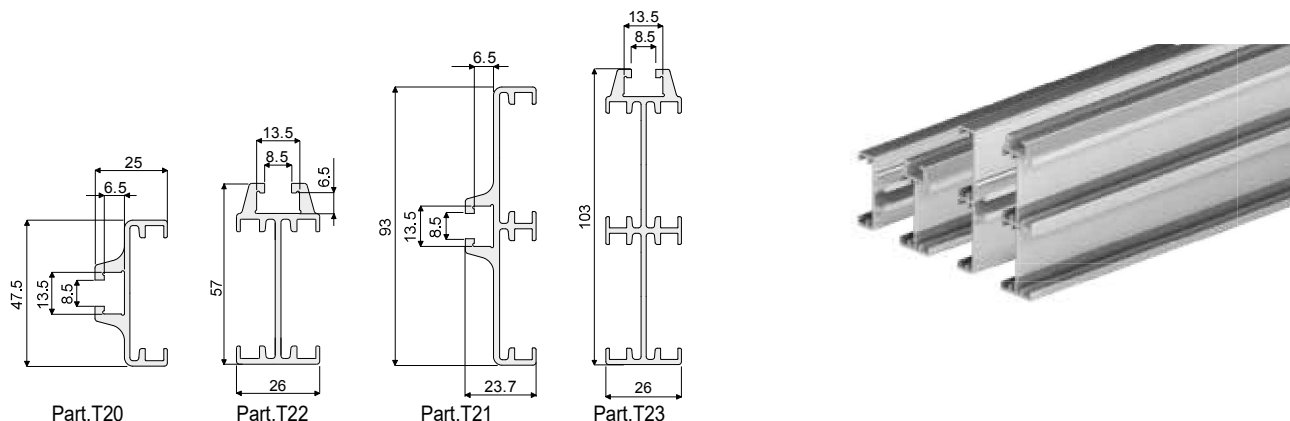

**Profile for side guides - Part. T20, T21, T22, T23**  
**Profilo per guide laterali - Part. T20, T21, T22, T23**

Side version/Versione laterale				Central version/Versione centrale				L
Single/Singola		Double/Doppia		Single/Singola		Double/Doppia		
Type/Tipo	Code/Codice	Type/Tipo	Code/Codice	Type/Tipo	Code/Codice	Type/Tipo	Code/Codice	
T20	CP000491	T21	CP000492	T22	CP000493	T23	CP000494	3 Mt.

**MATERIALS:** Metal profile in anodized aluminium.

**FEATURES:** Supplied in bars of 3 meters length. To be used with guides Part. T06,T07, T08, T19, T25, T26,T27, T28, T55, T56, T57, T58, Q67, Q68, Q64, Q74, Q75, Q76, Q77, Q78, Q79, Q80

**MATERIALI:** Profili in alluminio anodizzato.

**CARATTERISTICHE:** Forniti in barre da 3 metri. Da utilizzare nelle guide Part. T06,T07, T08, T19, T25, T26,T27, T28, T55, T56, T57, T58, Q67, Q68, Q64, Q74, Q75, Q76, Q77, Q78, Q79, Q80

**FEATURES:** Supplied in bars of 3 meters length. To be used with guides Part. T20, T21, T22, T23.

**MATERIALI:** Profilo in polietilene naturale colore bianco.

**CARATTERISTICHE:** Fornito in barre da 3 Mt. Da utilizzare nelle guide Part. T20, T21, T22, T23.